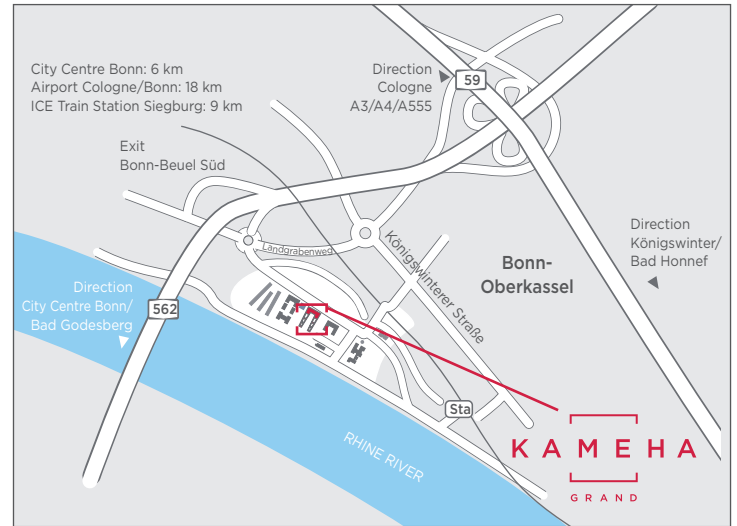

Note: As the hotel is located in a new area and some GPS do not recognize the address 'Bonner Bogen', therefore please type in the 'Joseph-Schumpeter-Allee' or the 'Karl-Duwe-Straße' instead.

BY TRAIN

From the Bahnhof Bonn-Oberkassel (5 min)

Take the underpass from the train tracks right in direction Rheinufer (Rhinebanks) and follow the riverbank path. You will find the Kameha Grand Bonn on the right.

From the Bonn Central Station (20 min)

Coming from the track, go to the front of the Central Station (towards platform 1). From the bus station (situated directly opposite), take the **bus line 606** direction Ramersdorf.
Drive until the stop **"Konrad-Zuse-Platz"** and you will arrive comfortably in front of the Kameha Grand Bonn.

FROM THE AIRPORT COLOGNE / BONN

The Airport Cologne/Bonn has direct train access. Take the Regionalexpress in direction Koblenz (Track 4 D-F) to the Station Bonn-Oberkassel.

If you rent a car, take the A59 direction Bonn/ Königswinter and then follow to the journey description "By Car".

FROM THE AIRPORT FRANKFURT

From A3 in direction Cologne, take the exit 33 Siebengebirge in direction Königswinter, thereafter take the B42 direction Bonn to the motorway junction Bonn-Ost.

DISTANCES

Bonn Central Station (ICE)	approx. 4 km	Airport Frankfurt	approx. 160 km
ICE Station Siegburg	approx. 9 km	Deutsche Telekom	approx. 5 km
Airport Cologne/Bonn	approx. 18 km	Deutsche Post	approx. 4 km
Congress Centre Bonn	approx. 2 km	T-Mobile	approx. 500 m
Bonn Old Town	approx. 6 km	Deutsche Welle	approx. 3 km
Cologne Exhibition Centre	approx. 20 km	Postbank AG	approx. 4 km

LIFE IS GRAND